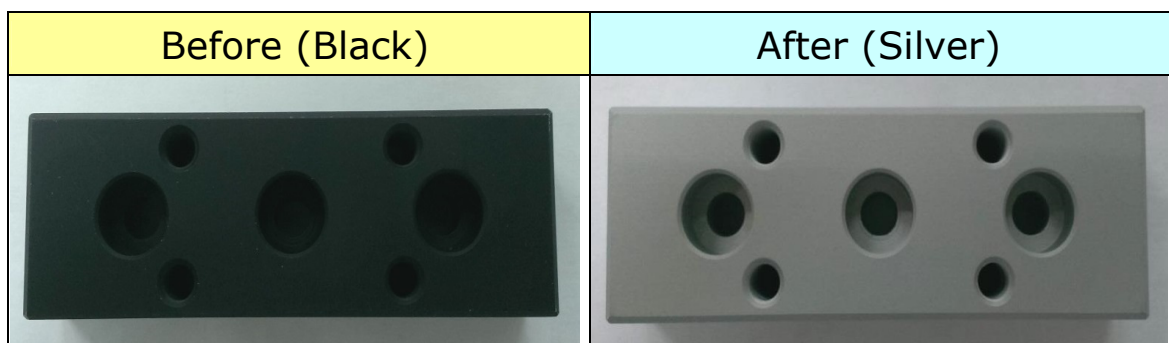

2015 年 04 月 14 日

**MCFA、MCGA、MCGD、MCGJ**  
**Connecting Plate and Table Color Changed Notice**

Thank for your support for Mindman product, we would change the color of **MCFA, MCGA, MCGD, MCGJ** connecting plate and table for better product appearance Sorry for any inconvenience may occur. Thank you for your cooperation.

1. Model series

**MCFA, MCGA, MCGD, MCGJ** all bore size and stroke

2. Design change reason

TO unify Mindman product appearance

3. Design change

Plate color: From black to original color of hard-anodized aluminum.

**A. MCFA** non-rotating plate

**B. MCGA** connecting plate and table