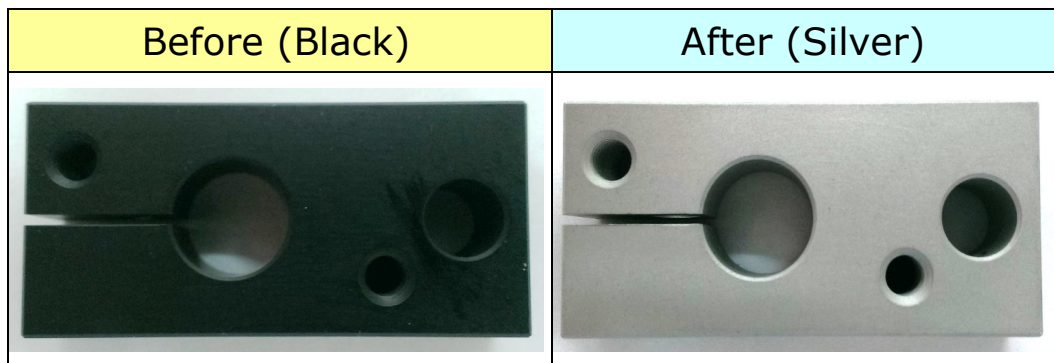

2015 年 04 月 14 日

**MCFA、MCGA、MCGD、MCGJ**  
**Connecting Plate and Table Color Changed Notice**

Thank for your support for Mindman product, we would change the color of **MCFA, MCGA, MCGD, MCGJ** connecting plate and table for better product appearance Sorry for any inconvenience may occur. Thank you for your cooperation.

1. Model series

**MCFA, MCGA, MCGD, MCGJ** all bore size and stroke

2. Design change reason

TO unify Mindman product appearance

3. Design change

Plate color: From black to original color of hard-anodized aluminum.

**A. MCFA** non-rotating plate

**B. MCGA** connecting plate and table