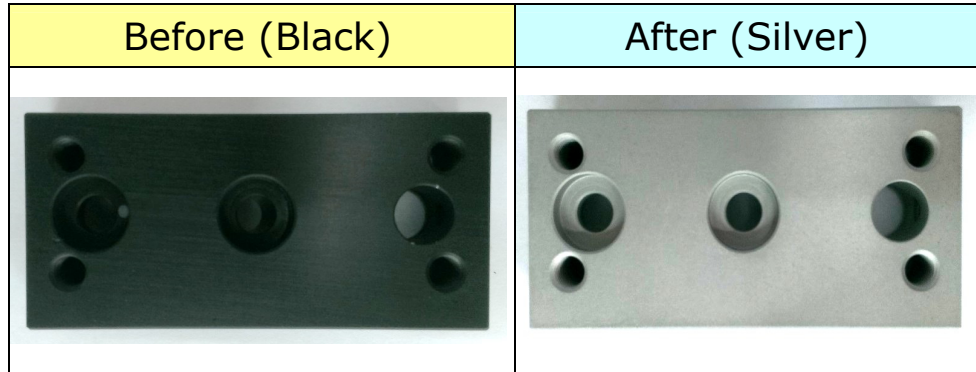

C. MCGD connecting