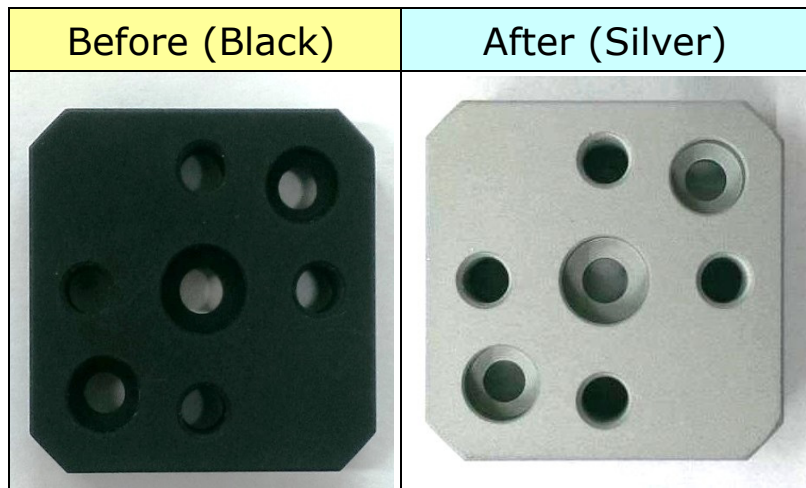

D. MCGJ table

4. Effective Date

Effective on Jun 2015 sequentially, finishing on Sep 2015.

5. If you have any question, please contact our sales representative.