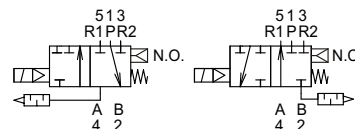

※ Port thread Rc. NPT. are also available.

Order example of valve

MVSN — 300 — 4E2C — AC110 — L

MODEL

BODY WIDTH

VOLTAGE

AC220V(50/60)Hz
AC110V(50/60)Hz
DC24V

Blank: DIN connector
L: DIN connector with LED indicator
E: Explosion protection (Table 1)
W: Lead wire

mindman

MVSN-300 Dimensions

NAMUR SOLENOID VALVE

mindman

MVSN-300-4E1

MVSN-300-4E2

mindman

MVSN-300 Adapter

NAMUR SOLENOID VALVE

mindman

MVSN-300-4E2C.P.R

MVSN-300-4E2C MVSN-300-4E2P MVSN-300-4E2R

MVSN-300-A

- Solenoid valve without plate : 5/2 single acting
- Solenoid valve with plate : 3/2 single acting
- Silencer on the OPPOSITE side of the solenoid : NC
- Silencer on the SAME side of the solenoid : NO