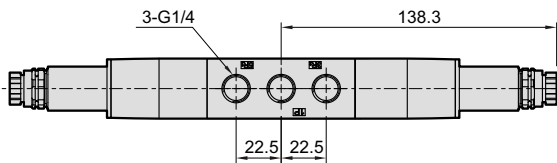

mindman

MVSN-300 Dimensions

NAMUR SOLENOID VALVE

mindman

MVSN-300-4E1

MVSN-300-4E2

mindman

MVSN-300 Adapter

NAMUR SOLENOID VALVE

mindman

MVSN-300-4E2C.P.R

MVSN-300-4E2C MVSN-300-4E2P MVSN-300-4E2R

MVSN-300-A

- Solenoid valve without plate : 5/2 single acting
- Solenoid valve with plate : 3/2 single acting
- Silencer on the OPPOSITE side of the solenoid : NC
- Silencer on the SAME side of the solenoid : NO