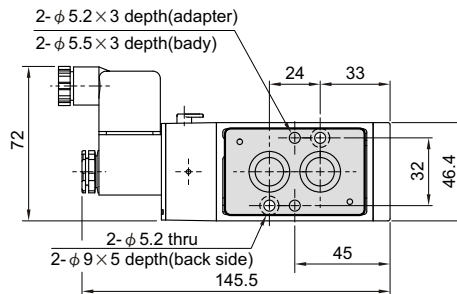

mindman

MVSN-300 Dimensions

NAMUR SOLENOID VALVE

mindman

MVSN-300-4E1

MVSN-300-4E2

mindman

MVSN-300 Adapter

NAMUR SOLENOID VALVE

mindman

MVSN-300-4E2C.P.R

MVSN-300-4E2C MVSN-300-4E2P MVSN-300-4E2R

MVSN-300-A

- Solenoid valve without plate : 5/2 single acting
- Solenoid valve with plate : 3/2 single acting
- Silencer on the OPPOSITE side of the solenoid : NC
- Silencer on the SAME side of the solenoid : NO