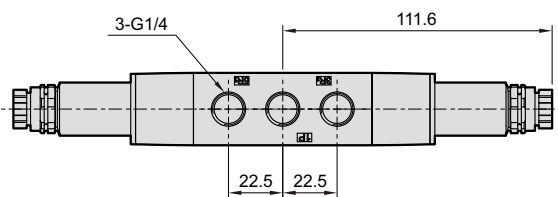

mindman

MVSN-300 Dimensions

NAMUR SOLENOID VALVE

mindman

MVSN-300-4E1

MVSN-300-4E2

mindman

MVSN-300 Adapter

NAMUR SOLENOID VALVE

mindman

MVSN-300-4E2C.P.R

MVSN-300-4E2C MVSN-300-4E2P MVSN-300-4E2R

MVSN-300-A

- Solenoid valve without plate : 5/2 single acting
- Solenoid valve with plate : 3/2 single acting
- Silencer on the OPPOSITE side of the solenoid : NC
- Silencer on the SAME side of the solenoid : NO