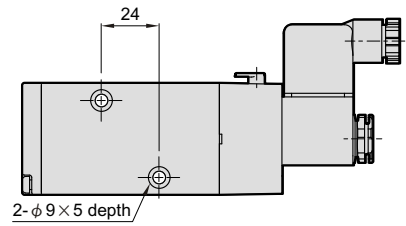

mindman

MVSN-300 Dimensions

NAMUR SOLENOID VALVE

mindman

MVSN-300-4E1

MVSN-300-4E2

mindman

MVSN-300 Adapter