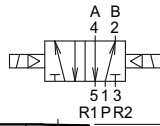

※ Port thread Rc. NPT. are also available.

Order example of valve

MVSN — 300 — 4E2C — AC110 — L

MODEL

BODY WIDTH

VOLTAGE

AC220V(50/60)Hz
AC110V(50/60)Hz
DC24V

Blank: DIN connector
L: DIN connector with LED indicator
E: Explosion protection (Table 1)
W: Lead wire

mindman

MVSN-300 Dimensions

NAMUR SOLENOID VALVE

mindman

MVSN-300-4E1

MVSN-300-4E2

mindman

MVSN-300 Adapter

NAMUR SOLENOID VALVE

mindman

MVSN-300-4E2C.P.R

MVSN-300-4E2C MVSN-300-4E2P MVSN-300-4E2R

MVSN-300-A

- Solenoid valve without plate : 5/2 single acting
- Solenoid valve with plate : 3/2 single acting
- Silencer on the OPPOSITE side of the solenoid : NC
- Silencer on the SAME side of the solenoid : NO