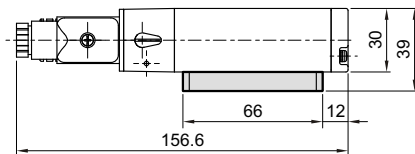

mindman

MVSN-300 Dimensions

NAMUR SOLENOID VALVE

mindman

MVSN-300-4E1

MVSN-300-4E2

mindman

MVSN-300 Adapter

NAMUR SOLENOID VALVE

mindman

MVSN-300-4E2C.P.R

MVSN-300-4E2C MVSN-300-4E2P MVSN-300-4E2R

MVSN-300-A

- Solenoid valve without plate : 5/2 single acting
- Solenoid valve with plate : 3/2 single acting
- Silencer on the OPPOSITE side of the solenoid : NC
- Silencer on the SAME side of the solenoid : NO