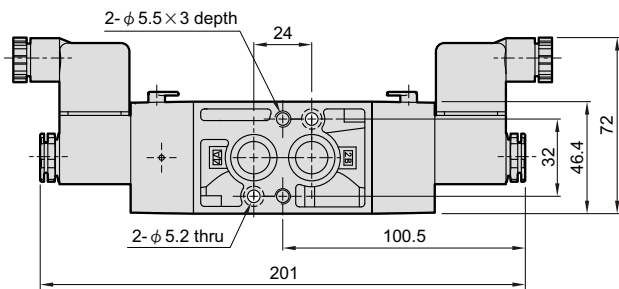

mindman

MVSN-300 Dimensions

NAMUR SOLENOID VALVE

mindman

MVSN-300-4E1

MVSN-300-4E2

mindman

MVSN-300 Adapter