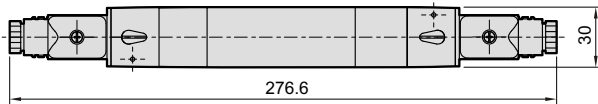

mindman

MVSN-300 Dimensions

NAMUR SOLENOID VALVE

mindman

MVSN-300-4E1

MVSN-300-4E2

mindman

MVSN-300 Adapter

NAMUR SOLENOID VALVE

mindman

MVSN-300-4E2C.P.R

MVSN-300-4E2C MVSN-300-4E2P MVSN-300-4E2R

MVSN-300-A

- Solenoid valve without plate : 5/2 single acting
- Solenoid valve with plate : 3/2 single acting
- Silencer on the OPPOSITE side of the solenoid : NC
- Silencer on the SAME side of the solenoid : NO