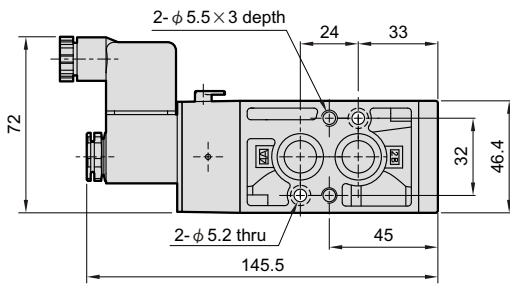

mindman

MVSN-300 Dimensions

NAMUR SOLENOID VALVE

mindman

MVSN-300-4E1

MVSN-300-4E2

mindman

MVSN-300 Adapter