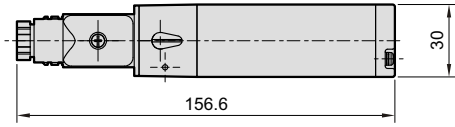

mindman

MVSN-300 Dimensions

NAMUR SOLENOID VALVE

mindman

MVSN-300-4E1

MVSN-300-4E2

mindman

MVSN-300 Adapter

NAMUR SOLENOID VALVE

mindman

MVSN-300-4E2C.P.R

MVSN-300-4E2C MVSN-300-4E2P MVSN-300-4E2R

MVSN-300-A

- Solenoid valve without plate : 5/2 single acting
- Solenoid valve with plate : 3/2 single acting
- Silencer on the OPPOSITE side of the solenoid : NC
- Silencer on the SAME side of the solenoid : NO