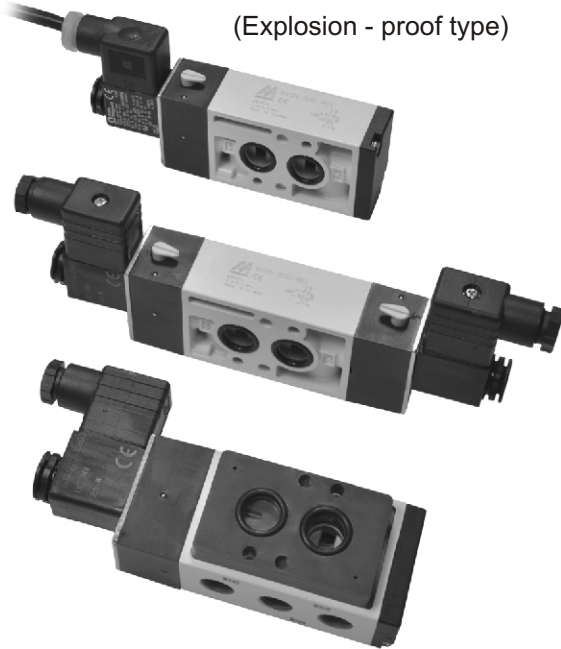

MVSN-300 series

NAMUR SOLENOID VALVE

mindman

Specification

Model	4E1	4E2	4E2C.P.R.
Bore No.	8A		
Port size	G1/4		
No. of port	5		
No. of position	2	3	
Medium	Air		
Operating pressure range	0.2~0.7 MPa		0.3~0.7 MPa
Proof pressure	1 MPa		
Effective orifice	35 mm ²		30 mm ²
Response time	50 ms		
Ambient temperature	-5~+50°C (No freezing)		
Voltage	AC110V, 220V (50/60)Hz, DC24V		
Power consumption	AC=6/4.9VA, DC=2.5W		
Available voltage range	± 10%		
Insulation class	F class		
Weight	422 g	507 g	764 g

※ Port thread Rc. NPT. are also available.

Order example of valve

MVSN — 300 — 4E2C — AC110 — L

MODEL

BODY WIDTH

VOLTAGE

AC220V(50/60)Hz
AC110V(50/60)Hz
DC24V

Blank: DIN connector
L: DIN connector with LED indicator
E: Explosion protection (Table 1)
W: Lead wire

4: 4way

E1: Single Solenoid
E2: Double Solenoid

C: Closed center
P: Pressure center
R: Exhaust center
(Only for 4E2 type)

Flow features

Order example of adapter

MVSN — 300 — A

MODEL

ADAPTER

NAMUR SOLENOID VALVE

mindman

MVSN-300-4E2C.P.R

MVSN-300-4E2C MVSN-300-4E2P MVSN-300-4E2R

MVSN-300-A

- Solenoid valve without plate : 5/2 single acting
- Solenoid valve with plate : 3/2 single acting
- Silencer on the OPPOSITE side of the solenoid : NC
- Silencer on the SAME side of the solenoid : NO