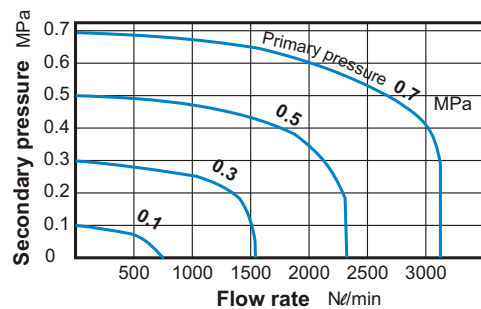

MVSN-300 series

NAMUR SOLENOID VALVE

mindman

Specification

Model	4E1	4E2	4E2C.P.R.
Bore No.	8A		
Port size	G1/4		
No. of port	5		
No. of position	2	3	
Medium	Air		
Operating pressure range	0.2~0.7 MPa		0.3~0.7 MPa
Proof pressure	1 MPa		
Effective orifice	35 mm ²		30 mm ²
Response time	50 ms		
Ambient temperature	-5~+50°C (No freezing)		
Voltage	AC110V, 220V (50/60)Hz, DC24V		
Power consumption	AC=6/4.9VA, DC=2.5W		
Available voltage range	± 10%		
Insulation class	F class		
Weight	422 g	507 g	764 g

※ Port thread Rc. NPT. are also available.

Order example of valve

MVSN — 300 — 4E2C — AC110 — L

MODEL

BODY WIDTH

VOLTAGE

AC220V(50/60)Hz
AC110V(50/60)Hz
DC24V

Blank: DIN connector
L: DIN connector with LED indicator
E: Explosion protection (Table 1)
W: Lead wire

4: 4way

E1: Single Solenoid
E2: Double Solenoid

C: Closed center
P: Pressure center
R: Exhaust center
(Only for 4E2 type)

Flow features

Order example of adapter

MVSN — 300 — A

MODEL

ADAPTER