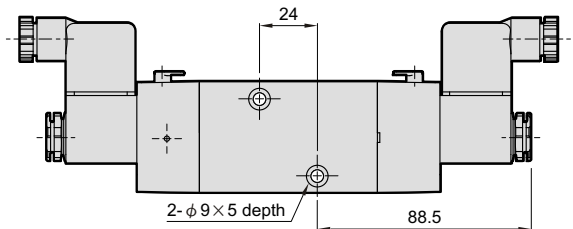

mindman

MVSN-300 Dimensions

NAMUR SOLENOID VALVE

mindman

MVSN-300-4E1

MVSN-300-4E2

mindman

MVSN-300 Adapter