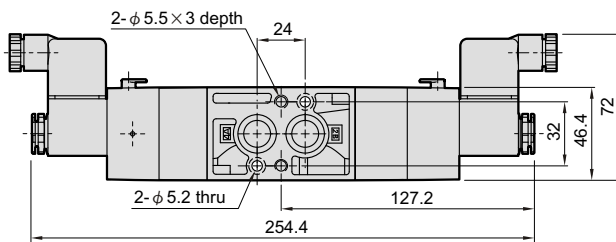

MVSN-300 Adapter

NAMUR SOLENOID VALVE

mindman

MVSN-300-4E2C.P.R

MVSN-300-4E2C   MVSN-300-4E2P   MVSN-300-4E2R