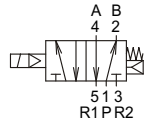

※ Port thread Rc. NPT. are also available.

Order example of valve

MVSN — 300 — 4E2C — AC110 — L

MODEL

BODY WIDTH

VOLTAGE

AC220V(50/60)Hz
AC110V(50/60)Hz
DC24V

Blank: DIN connector
L: DIN connector with LED indicator
E: Explosion protection (Table 1)
W: Lead wire

mindman

MVSN-300 Dimensions

NAMUR SOLENOID VALVE

mindman

MVSN-300-4E1

MVSN-300-4E2

mindman

MVSN-300 Adapter

NAMUR SOLENOID VALVE

mindman

MVSN-300-4E2C.P.R

MVSN-300-4E2C MVSN-300-4E2P MVSN-300-4E2R

MVSN-300-A

- Solenoid valve without plate : 5/2 single acting
- Solenoid valve with plate : 3/2 single acting
- Silencer on the OPPOSITE side of the solenoid : NC
- Silencer on the SAME side of the solenoid : NO