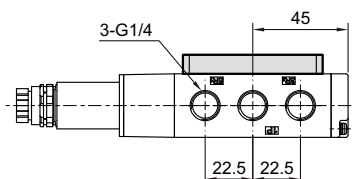

mindman

MVSN-300 Dimensions

NAMUR SOLENOID VALVE

mindman

MVSN-300-4E1

MVSN-300-4E2

mindman

MVSN-300 Adapter

NAMUR SOLENOID VALVE

mindman

MVSN-300-4E2C.P.R

MVSN-300-4E2C MVSN-300-4E2P MVSN-300-4E2R

MVSN-300-A

- Solenoid valve without plate : 5/2 single acting
- Solenoid valve with plate : 3/2 single acting
- Silencer on the OPPOSITE side of the solenoid : NC
- Silencer on the SAME side of the solenoid : NO