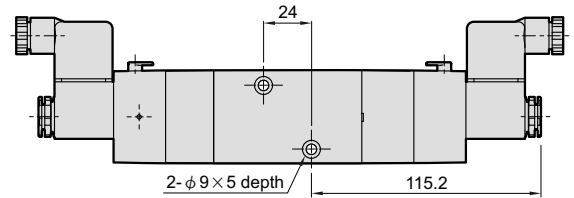

mindman

MVSN-300 Dimensions

NAMUR SOLENOID VALVE

mindman

MVSN-300-4E1

MVSN-300-4E2

mindman

MVSN-300 Adapter

NAMUR SOLENOID VALVE

mindman

MVSN-300-4E2C.P.R

MVSN-300-4E2C MVSN-300-4E2P MVSN-300-4E2R

MVSN-300-A

- Solenoid valve without plate : 5/2 single acting
- Solenoid valve with plate : 3/2 single acting
- Silencer on the OPPOSITE side of the solenoid : NC
- Silencer on the SAME side of the solenoid : NO