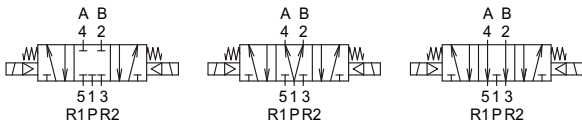

※ Port thread Rc. NPT. are also available.

Order example of valve

MVSN — 300 — 4E2C — AC110 — L

MODEL

BODY WIDTH

VOLTAGE

AC220V(50/60)Hz
AC110V(50/60)Hz
DC24V

Blank: DIN connector
L: DIN connector with LED indicator
E: Explosion protection (Table 1)
W: Lead wire

mindman

MVSN-300 Dimensions

NAMUR SOLENOID VALVE

mindman

MVSN-300-4E1

MVSN-300-4E2

mindman

MVSN-300 Adapter

NAMUR SOLENOID VALVE

mindman

MVSN-300-4E2C.P.R

MVSN-300-4E2C MVSN-300-4E2P MVSN-300-4E2R

MVSN-300-A

- Solenoid valve without plate : 5/2 single acting
- Solenoid valve with plate : 3/2 single acting
- Silencer on the OPPOSITE side of the solenoid : NC
- Silencer on the SAME side of the solenoid : NO