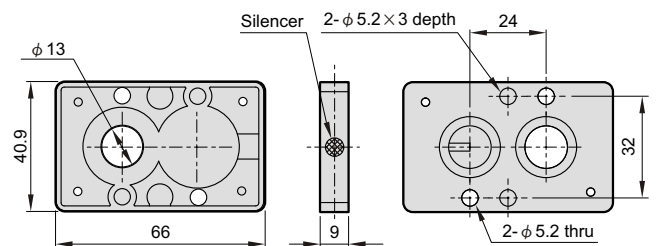

mindman

MVSN-300 Dimensions

NAMUR SOLENOID VALVE

mindman

MVSN-300-4E1

MVSN-300-4E2

mindman

MVSN-300 Adapter

NAMUR SOLENOID VALVE

mindman

MVSN-300-4E2C.P.R

MVSN-300-4E2C MVSN-300-4E2P MVSN-300-4E2R

MVSN-300-A

- Solenoid valve without plate : 5/2 single acting
- Solenoid valve with plate : 3/2 single acting
- Silencer on the OPPOSITE side of the solenoid : NC
- Silencer on the SAME side of the solenoid : NO