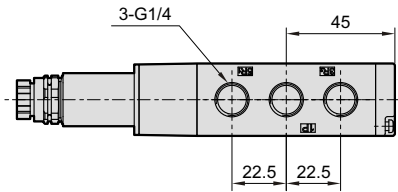

mindman

MVSN-300 Dimensions

NAMUR SOLENOID VALVE

mindman

MVSN-300-4E1

MVSN-300-4E2

mindman

MVSN-300 Adapter

NAMUR SOLENOID VALVE

mindman

MVSN-300-4E2C.P.R

MVSN-300-4E2C MVSN-300-4E2P MVSN-300-4E2R

MVSN-300-A

- Solenoid valve without plate : 5/2 single acting
- Solenoid valve with plate : 3/2 single acting
- Silencer on the OPPOSITE side of the solenoid : NC
- Silencer on the SAME side of the solenoid : NO